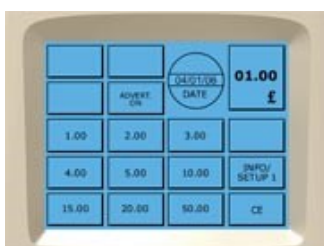

Touch it! The exclusive Frama ComTouch™ springs to life, immediately displays every function you need and guides you through the entire franking process step by menu guided step. That's System Intelligence.