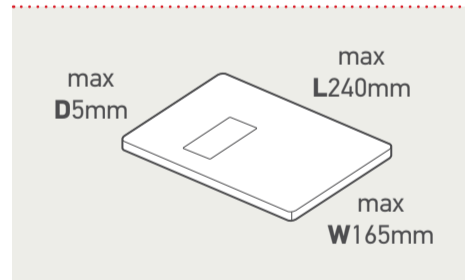

All prices in the above table are exempt from VAT.

UK Standard

Our Standard services offer a range of reliable delivery options for your non-valuable items.

		1st Class	2nd Class	
Format	Weight up to and including	Price	Price	
Letter	100g	51p	37p	
	Large Letter	100g	79p	64p
		250g	£1.10	89p
		500g	£1.46	£1.19
Small Parcel	750g	£2.06	£1.68	
	1kg	£3.07	£2.57	
	2kg	£5.22	£2.57	
Medium Parcel	1kg	£4.87	£4.47	
	2kg	£7.57	£4.47	
	5kg	£15.85	£13.75	
	10kg	£21.90	£20.25	
	20kg	£33.40	£28.55	

All prices in the above table are exempt from VAT.

For Business Mail Advanced (BMA) posted via a franking machine, 1st Class mail items should show 63p on their envelopes, 2nd Class mail items 45p. These control prices are before discount has been awarded and qualify for VAT. Discounted prices, also available on account, are shown in the Business price guide 2016.

BMA items posted via a franking machine for 1-499 items which are unsuccessfully read are priced at 51p (ex VAT) for 1st Class and 36.5p (ex VAT) for 2nd Class. 500-999 items posted via a franking machine which are unsuccessfully read will be priced at 52.5p (ex VAT) for 1st Class, and 37.5p (ex VAT) for 2nd Class.

Letter up to 100g