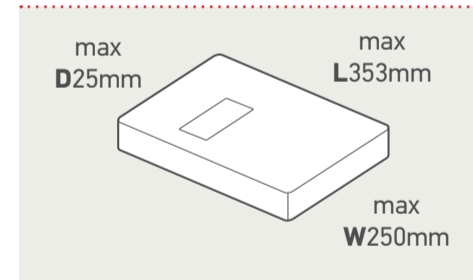

Large Letter up to 750g